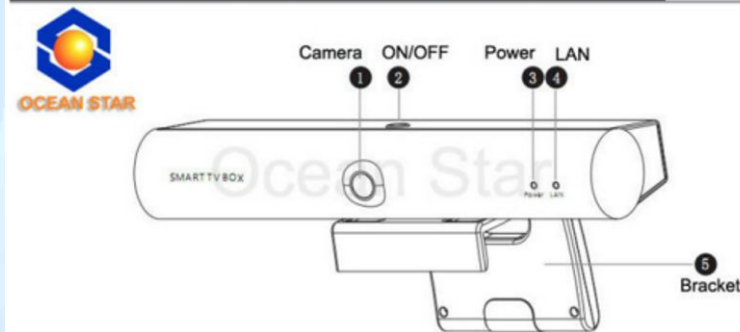

Dune TV-
303D

19 900
Ft

Samsung BD-F5100

29 999
Ft

LG BP630 Blu-Ray 3D Wifi

Dune 303d fő jellemzői

Interfaces	HDMI 1.4, 2x USB 2.0, composite, component, analog stereo outputs, USB 3.0 slave, Ethernet 10/100/1000 Mb/s, Wi-Fi 802.11n, SD card slot , power input, power switch , LED indicator
Video file formats	MKV, MPEG-TS, MPEG-PS, M2TS, VOB, AVI, MOV, MP4, QT, ASF, WMV, BDMV, DVD-ISO, VIDEO_TS
3D Video Support	MVC, Side-by-side, Top/Bottom
Audio file formats	MP3, MPA, M4A, WMA, FLAC, APE (Monkey's Audio), WV Pack, Ogg/Vorbis, WAV, AC3, AAC
Network	Ethernet: 10/100/1000 Mb/s Wi-Fi: Internal Wi-Fi (b/g/n) module
Functions	Internet browser, IPTV, Internet radio, Flash applications, User interface customization, Video, Audio player, Streaming, 3D support, Network player

TV okosítók beépített kamerával

RK3188 Android
TV Box

CS968 Android
TV Box

RK3066 Dual core
smart TV box

RK3188 Android TV Box fő jellemzői

OS	Android 4.2
Storage	8 GB (SD card supported)
Camera	5 MP
Network	Wifi, RJ45 Ethernet
Operating tools	Support with 2.4G wireless voice air mouse /remote
Applications	Youtube, Twitter, AngryBird, Gmail, Skype, Browser, etc
Resolution	Full HD 1920 x 1080P
Interfaces	1 HDMI, 1 AV, 1 SPDIF, 1 RJ45, 4 USB 2.0 , 1 SD Card port